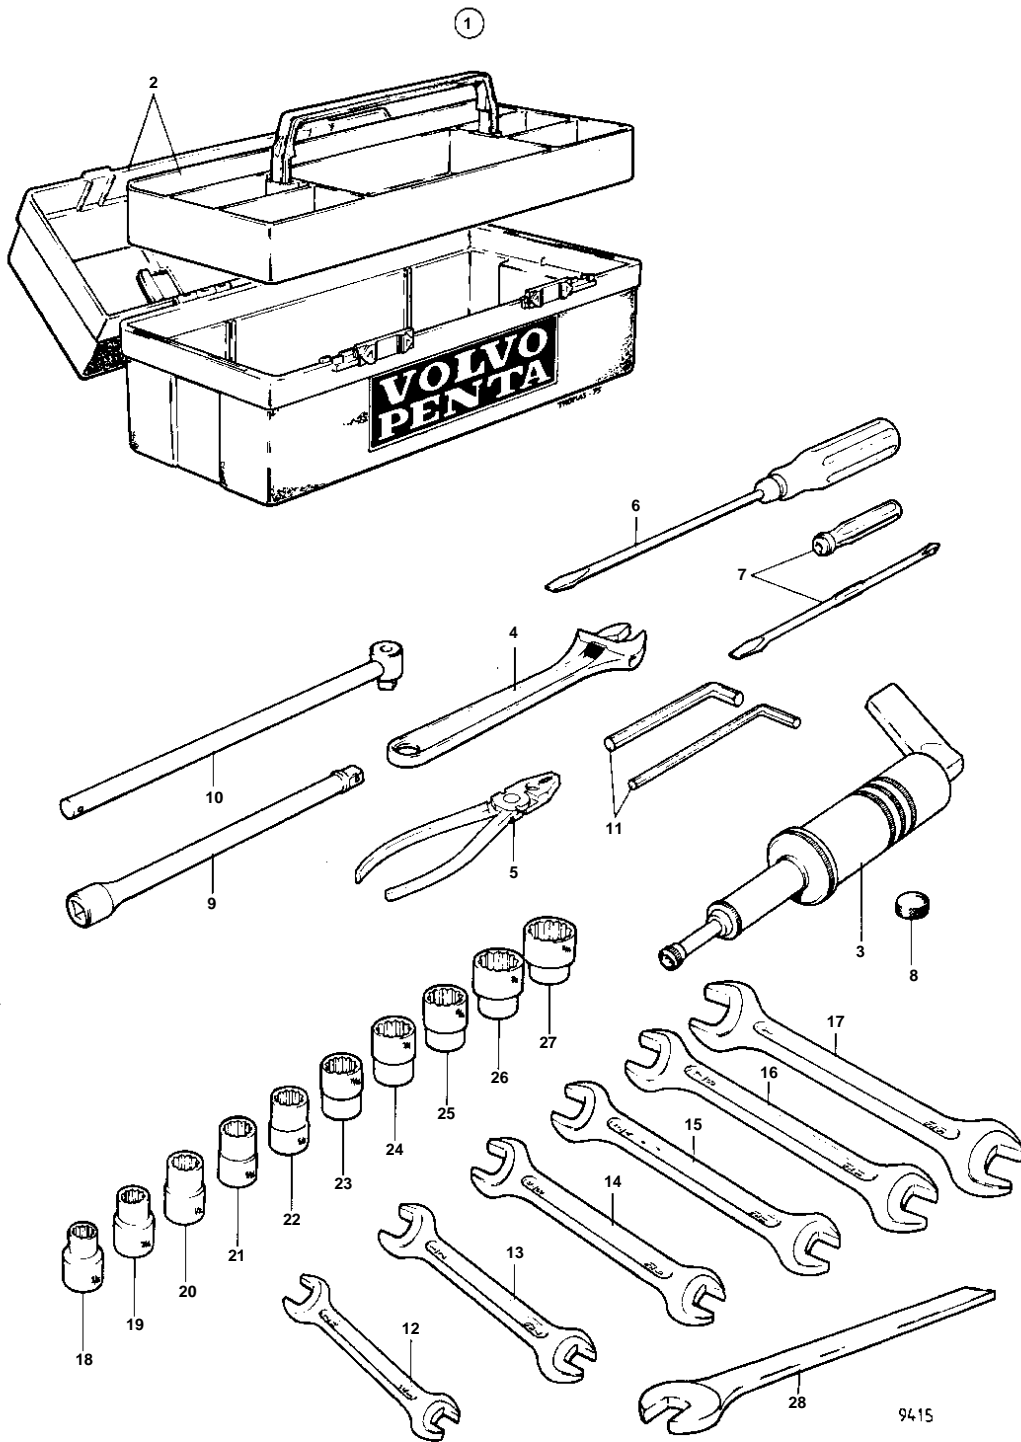

TD121GP-87, TWD1210P, TWD1211P, TAD1230P

**TD121GP-87, TWD1210P, TWD1211P, TAD1230P**

REF	PART NO.	QTY	DESCRIPTION	NOTES
1	844481	1	Tool kit	
2	842021	1	• Tool box	
3		1	• Grease gun	
4	755	1	• Adjustable wrench	30mm
		1	• Adjustable wrench	19mm
5		1	• Pliers	
6	804771	1	• Screwdriver	L=300mm
7		1	• Screwdriver	
8	811	12	• Protective cap	
9		1	• Extension bar	
10		1	• Handle	
11	946804	1	• Allen wrench	5/16"
	914675	1	• Allen wrench	1/4"
12		1	• Key	3/8"-7/16"
13		1	• Key	7/16"-1/2"
14		1	• Key	9/16"-5/8"
15		1	• Key	13/16"-7/8"
16		1	• Key	11/16"-3/4"
17		1	• Key	15/16"-1"
18		1	• Sleeve	3/8"
19		1	• Sleeve	7/16"
20		1	• Sleeve	1/2"
21		1	• Sleeve	9/16"
22		1	• Sleeve	5/8"
23		1	• Sleeve	11/16"
24		1	• Sleeve	3/4"
25		1	• Sleeve	13/16"
26		1	• Sleeve	7/8"
27		1	• Sleeve	15/16"
28		1	• Open-end wrench	41mm